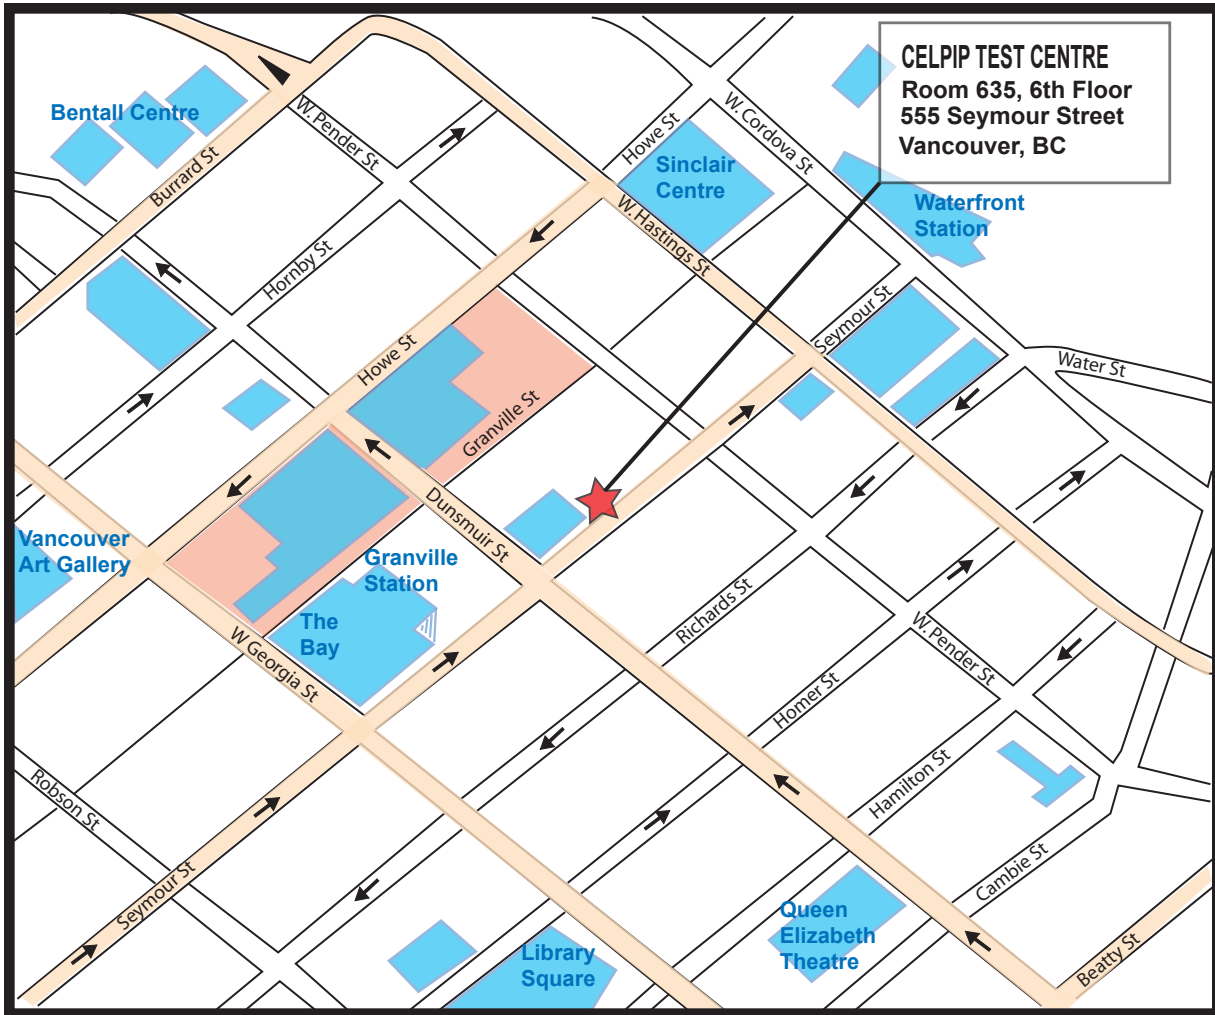

**LOCATION OF CELPIP® TEST CENTRE
COLUMBIA COLLEGE
TEST CENTRE CODE CA-683**

**DIRECTIONS TO CELPIP® TEST CENTRE—COLUMBIA COLLEGE
Room 635, 6th Floor, 555 Seymour Street, Vancouver**

Columbia College is located at the junction of Seymour and Dunsmuir Streets in a new, shared facility with the British Columbia Institute of Technology (BCIT).

Transit:

The closest SkyTrain station to Columbia College is the Granville SkyTrain Station. As well, the SeaBus Terminal at the Waterfront Station is only a two-minute walk away.

For transit information, call the TransLink information line at 604.953.3333, or visit the TransLink website at www.translink.bc.ca.